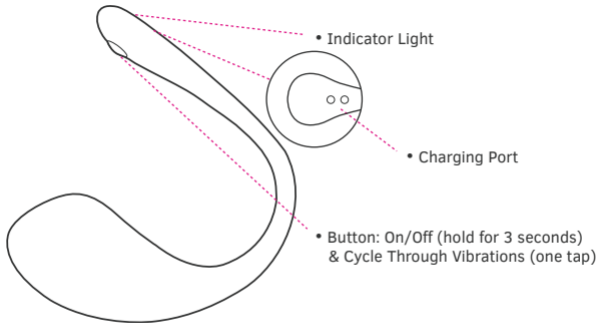

LOVENSE

Lush 3

USER MANUAL

What's Included

- (1) Bluetooth® Remote Control Vibrator
- (1) USB Charging Cable
- (1) User Manual
- (1) Quick Setup Guide
- (1) Storage Bag

Specifications

Materials	Body-Safe Silicone
Weight	69.9g
Battery	Li-Ion Rechargeable
Charging	85 Minutes
Use Time	up to 290 Minutes
Standby	up to 120 Hours
Waterproof	IPX7 Waterproof

Charging

Turn off Lush 3. The cable can be plugged into any USB port or USB/AC power adapter. It will take approximately 85 minutes to fully charge. Once it is fully charged, the solid red light will turn off.